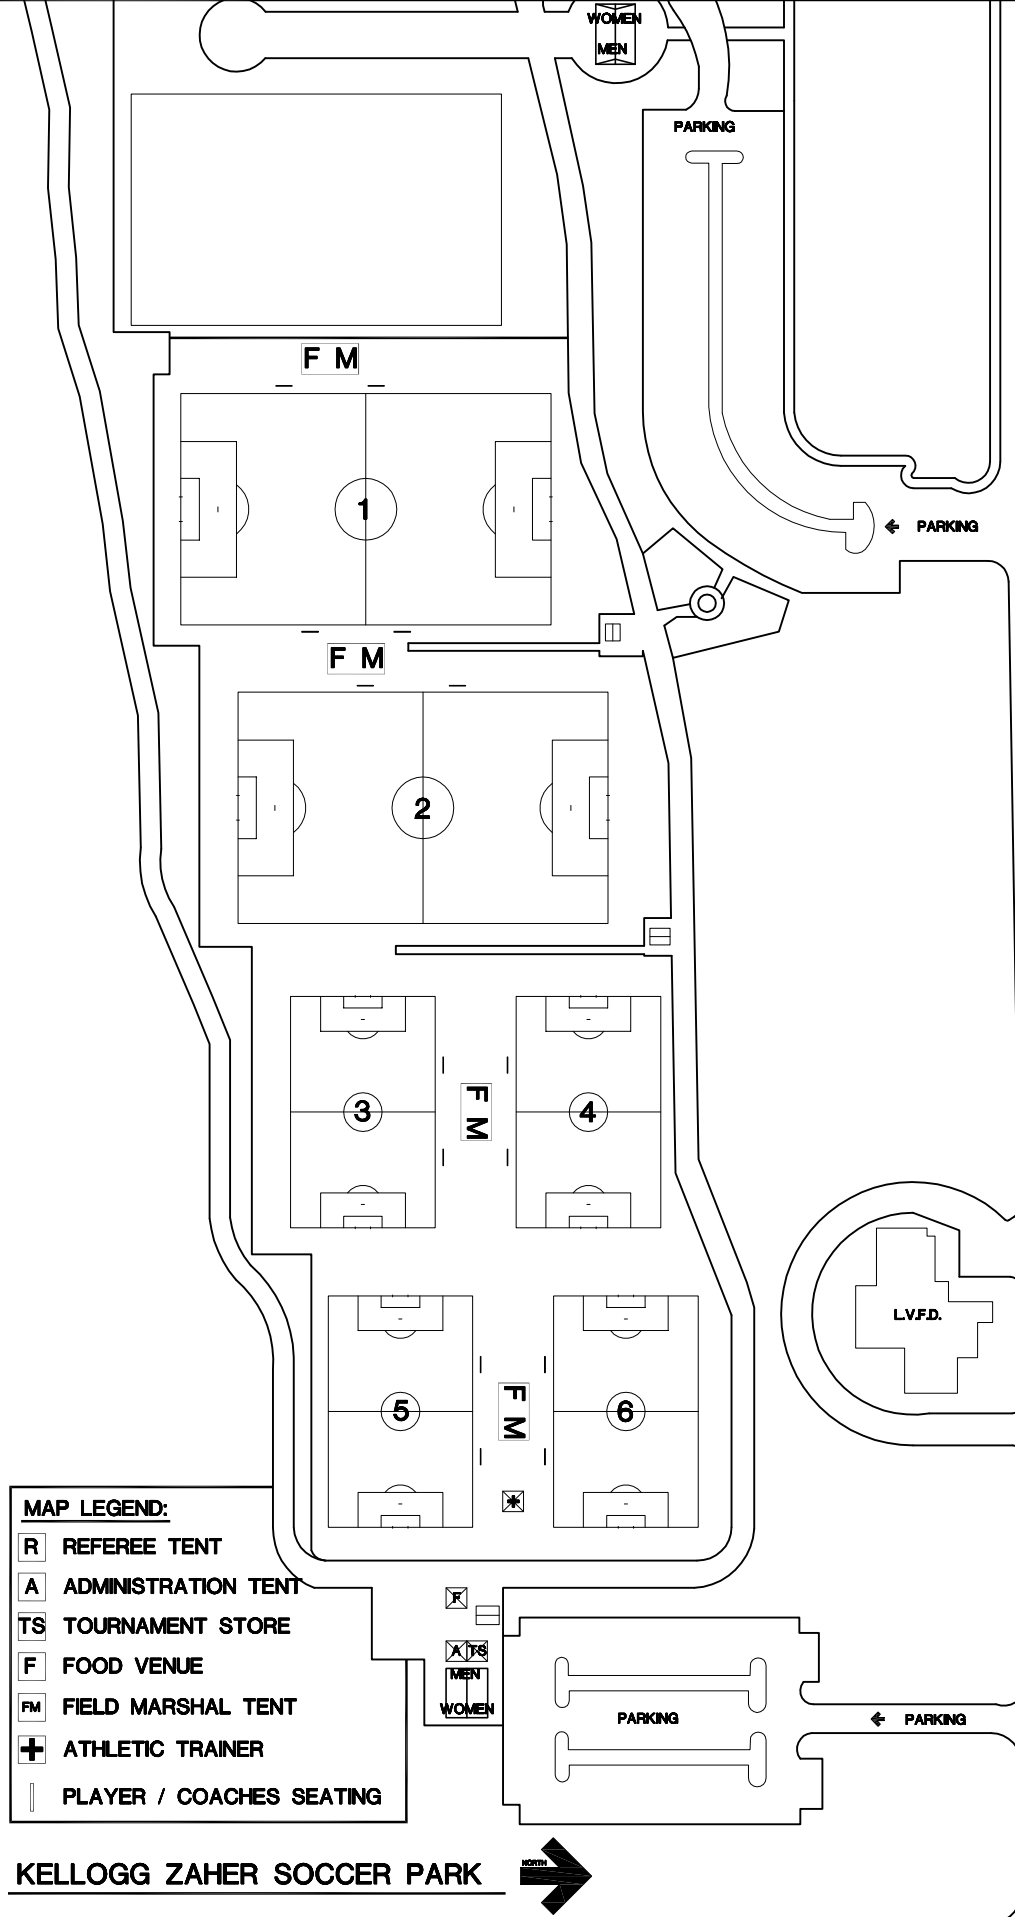

KELLOGG ZAHER SOCCER COMPLEX

MAP LEGEND:

- R** REFEREE TENT
- A** ADMINISTRATION TENT
- TS** TOURNAMENT STORE
- F** FOOD VENUE
- FM** FIELD MARSHAL TENT
- +** ATHLETIC TRAINER
- |** PLAYER / COACHES SEATING