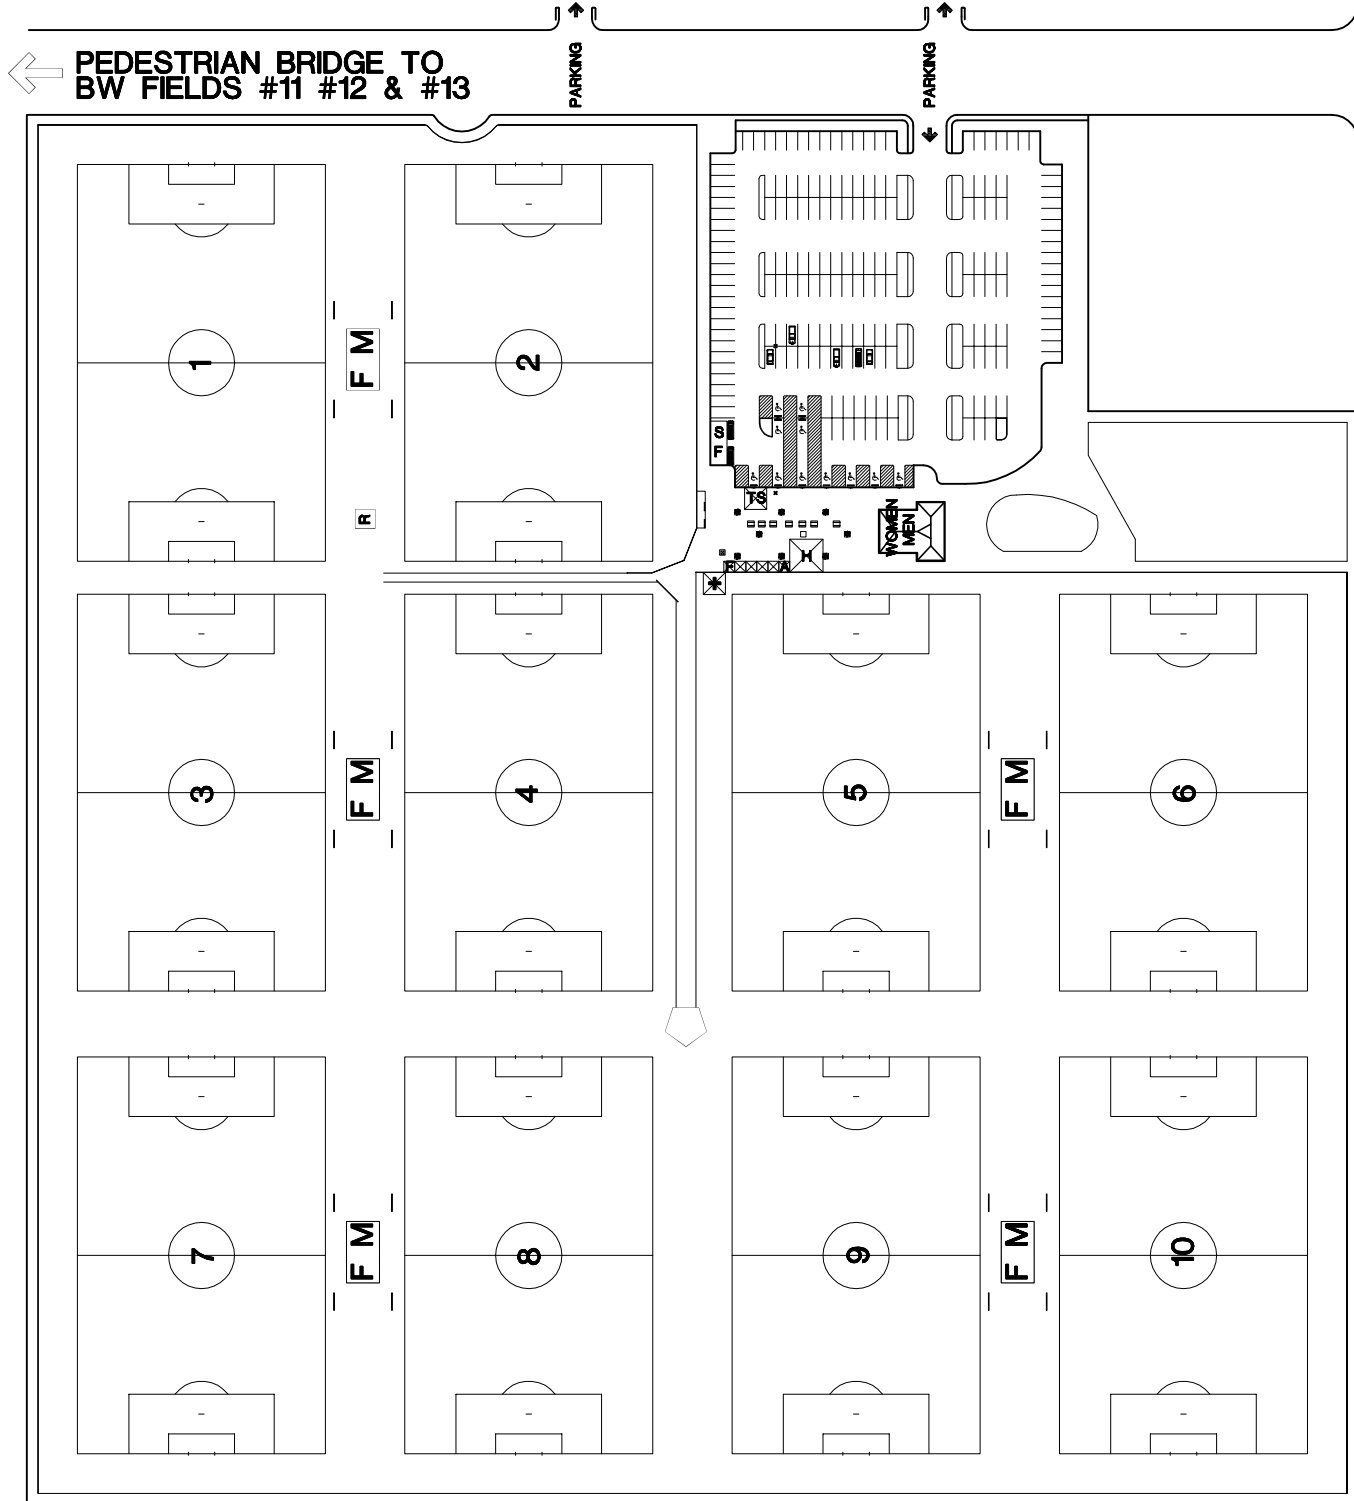

# BETTYE WILSON SOCCER COMPLEX

## MAP LEGEND:

- R REFEREE TENT
- H HOSPITALITY TENT
- A ADMINISTRATION TENT
- F FOOD VENUE
- FM FIELD MARSHAL TENT
- TS TOURNAMENT STORE
- + ATHLETIC TRAINER
- | PLAYER / COACHES SEATING

BETTYE WILSON SOCCER COMPLEX